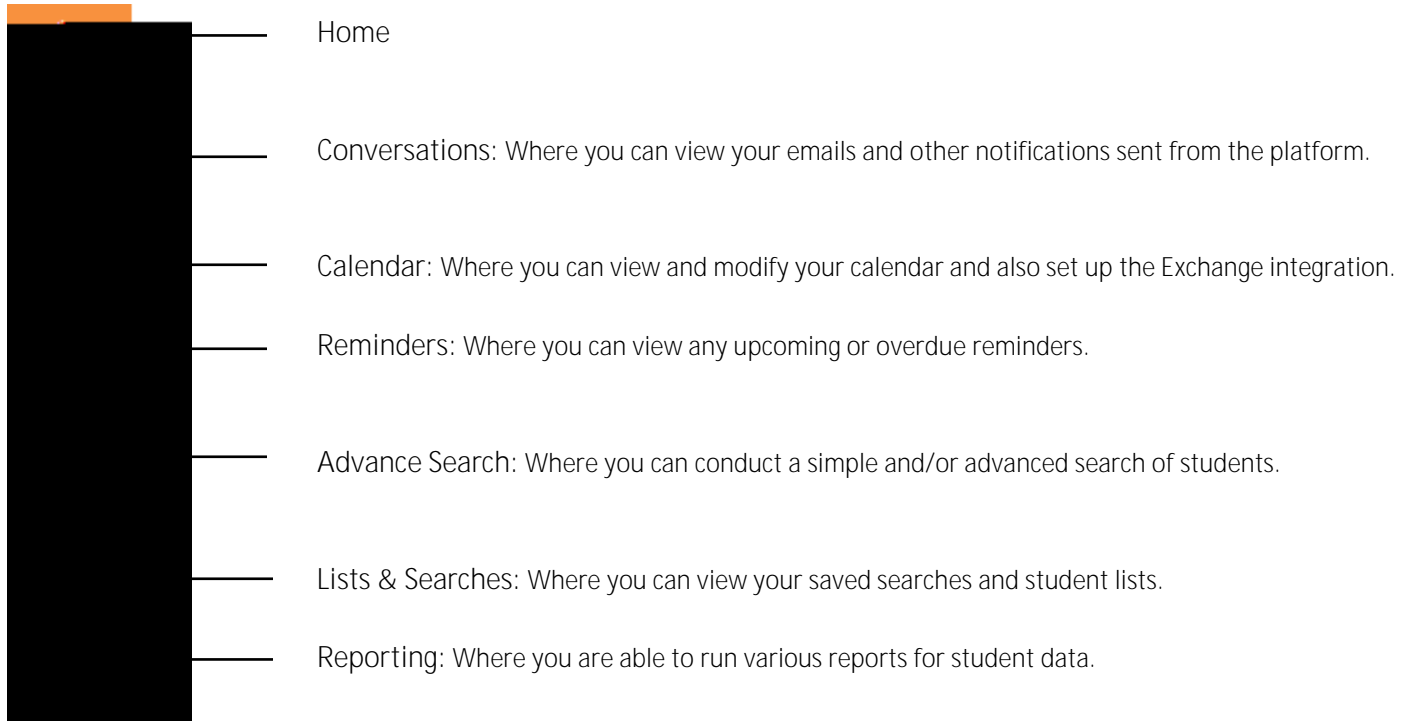

On the Faculty Homepage, there will be a class listing showing all of the courses that you are assigned for the current term.

This is the Global

## Side Bar Icons & Features

The left side bar menu contains the following options *dependent on your role in the platform!*

---

## Top Bar Icons & Features

The top bar icon has three icons that provide different features based on your needs.

---