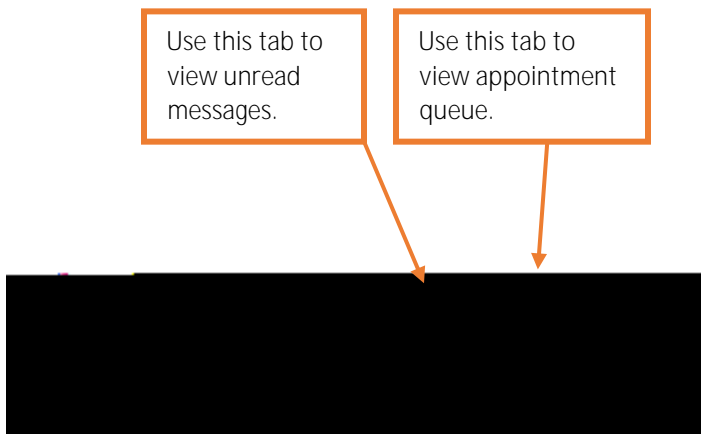

## Side Bar Icons & Features

The left side bar menu contains the following options *dependent on your role in the platform!*

---

## Top Bar Icons & Features

The top bar icon has three icons that provide different features based on your needs.

---